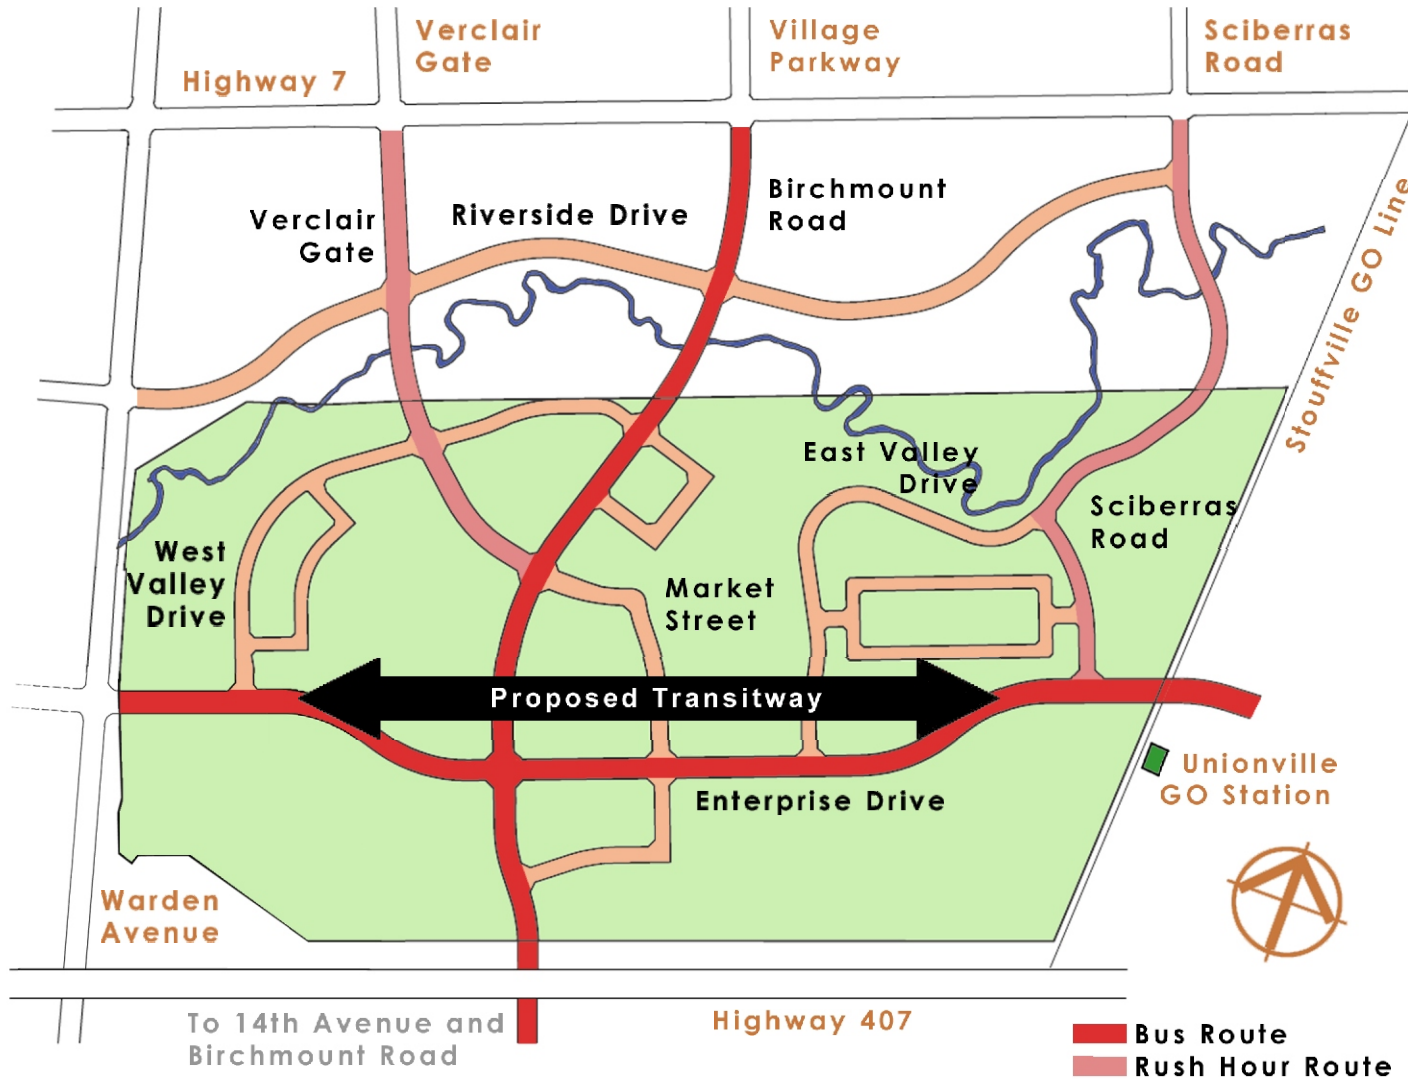

Downtown Markham Proposed Transit Network

Regular and convenient bus service will ensure that Downtown Markham will be accessible to residents and employees. There will also be daily shuttle bus service from the GO station to the market district.